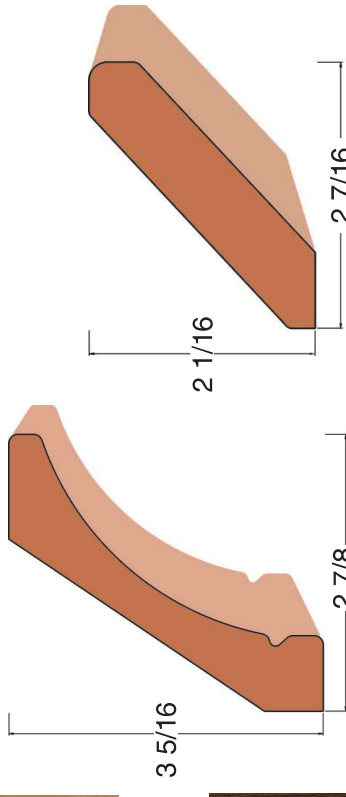

SMWP22

SM4716*