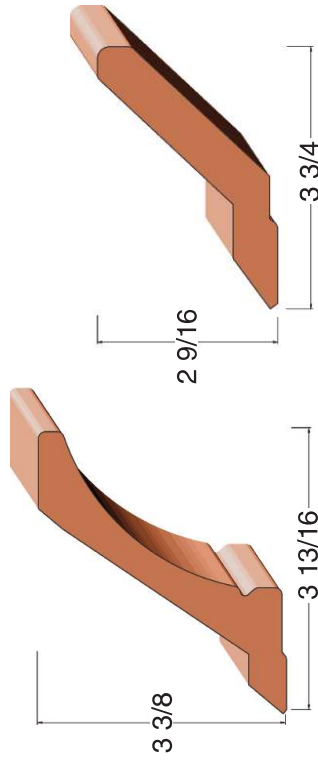

NEXGEN™ 5 PIECE Cabinet Door Styles

ML = Mitered Construction • CL = Cope & Stick Construction

The colours available are listed below each profile. Finish and/or colour subject to availability. Please inquire.

ML4459 - CL4459

Available in all colours
(Except Black, Ivory
& Merino Blue)

ML4741

Chill
Dark Chocolate
Grigio
Latitude North
Latitude West
Storm
White Chocolate

ML4300

Chocolate Pear Tree
Finesse
Froth Of The Sea
Ivory
Sandbank
Silva
Skye

ML4307

Chocolate Pear Tree
Finesse
Froth Of The Sea
Ivory
Sandbank
Silva
Skye

ML4546 - CL4546

Cassis
Estrel
Latitude North
Mistral
Milano Oak
Monaco
Nizza
Sandbank
Vina Walnut

ML4935

Black
Merino Blue

Mouldings

Available in all colours.

MLWP22

ML4716*