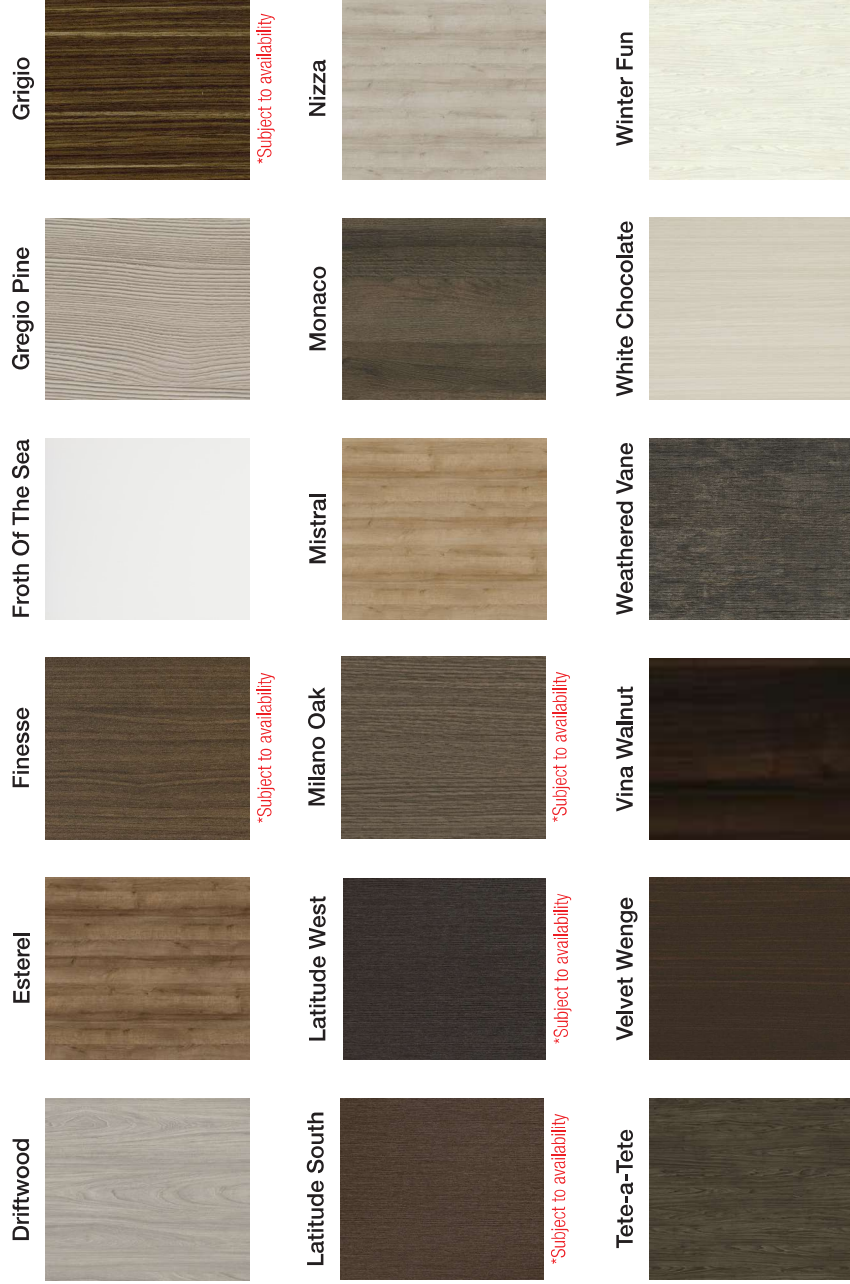

ML4459 - CL4459

Available in all colours
(Except Black, Ivory
& Merino Blue)

ML4741

Chill
Dark Chocolate
Grigio
Latitude North
Latitude West
Storm
White Chocolate

ML4300

Chocolate Pear Tree
Finesse
Froth Of The Sea
Ivory
Sandbank
Silva
Skye

ML4307

Chocolate Pear Tree
Finesse
Froth Of The Sea
Ivory
Sandbank
Silva
Skye

ML4546 - CL4546

Cassis
Estrel
Latitude North
Mistral
Milano Oak
Monaco
Nizza
Sandbank
Vina Walnut

ML4935

Black
Merino Blue

Mouldings

Available in all colours.

MLWP22

ML4716*

SMWP22

SM4716*

OC04L

AS08L

*ML4716 / SM4716

- only mouldings available for Velour Touch Collection

SLAB MELAMINE

DOOR STYLES

One piece & 3 piece doors - all colours

Velour Touch Collection

UNIBOARD®

STEVENS WOOD®

- Cannes • Carnaval • Cassis • Chill • Driftwood • Estrel • Finesse • Chocolate Pear Tree • Dark Chocolate • Froth Of The Sea •
- Grigio • Haze • Milano Oak • Mistral • Monaco • Nizza • Samba • Ivory • Latitude East • Latitude North • Latitude South •
- Sandbank • Silva • Skye • Storm • Velvet Wenge • Latitude West • Tete-a-Tete • White Chocolate • Winter Fun