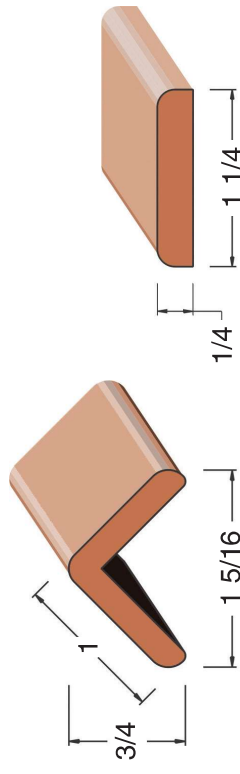

OC04L

AS08L

*ML4716 / SM4716

- only mouldings available for Velour Touch Collection

SLAB MELAMINE

DOOR STYLES

One piece & 3 piece doors - all colours